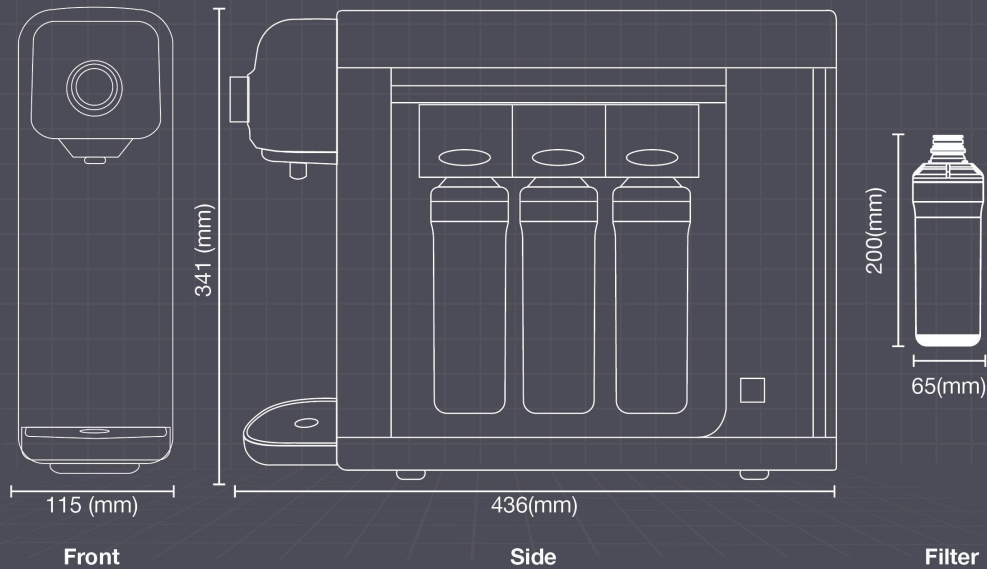

Specifications

Product Name	Waterbar Mini (Premium Water Purifier)	Brand Name	NIHOMA®
Model No.	N0119-R	Weight	4 kg
Size (W x D x H)	115mm (W) x 436mm (D) x 341mm (H)	Major Features	Tankless Water Purifier
Installation Location	Indoor only such as Household / Office (Designed for Tap Water)	Operating Pressure	0.7 - 7 kgf/cm²
Filter System	Nano Filtration (NF)	Feed Water Temperature	4 ~ 38°C
Country of Manufacture	Republic Of South Korea		

NIHOMA®

"Improving Your Quality Of Life"

CUSTOMER CARELINE : 1300 - 88 - 3939

www.nihoma.com.my

Distributed and Marketed by:

Eco-World Wellness (M) Sdn. Bhd. (129 0986-V)

Malaysia HQ:

WE ACCEPT

NIHOMA®