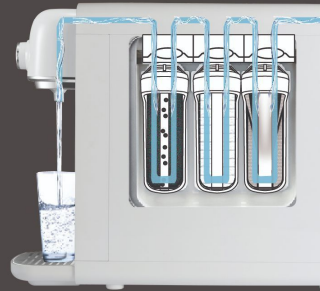

WE ACCEPT

NIHOMA®

waterbar **mini**
Premium Water Purifier

DESIGNED IN UK | MADE IN KOREA

Slim Design

Tankless Type

Replaceable Tap

Quick Filter Change

Adjustable Water Dispensing

No Electricity Needed

1st Smart Tankless Water Bar in Malaysia.

Dispense fresh filtered water according to your desire at one twist.

Say goodbye to tank-type water purifier.

High Performance Nano-Filtration (NF) Advanced Technology

5-Stage Filtration System

Our filters utilise 3 NSF certified materials that are engineered to remove 99.999% of water contaminants and leave the healthy minerals needed by our bodies.

One-twist Quantitative Extraction & Exchangeable Tap

Easy Operation

Just turn the water lever to get water

- Compact & Slim design
- Easy filter replacement system
- Optimum filter solution
- No electricity & No noise
- Easy operation
- Replaceable tap
- Easily detachable tray