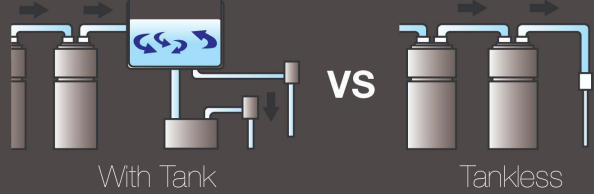

Adjustable Water Dispensing

No Electricity Needed

1st Smart Tankless Water Bar in Malaysia.

Dispense fresh filtered water according to your desire at one twist.

Say goodbye to tank-type water purifier.

High Performance Nano-Filtration (NF) Advanced Technology

5-Stage Filtration System

Our filters utilise 3 NSF certified materials that are engineered to remove 99.999% of water contaminants and leave the healthy minerals needed by our bodies.

One-twist Quantitative Extraction & Exchangeable Tap