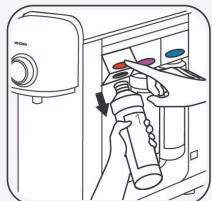

Easy Filter Replacement System

Step 1

Press "Release" Button